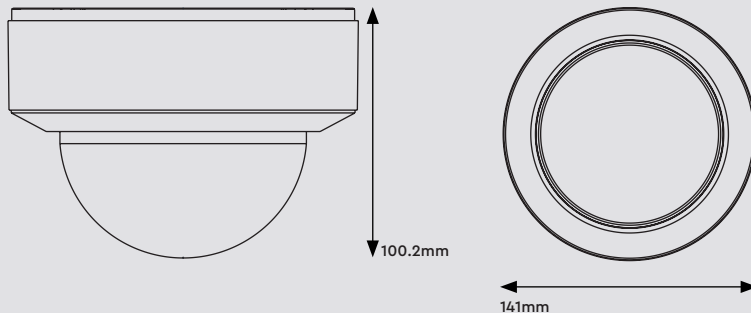

Specification

Camera

Image Sensor	1 / 2.8" CMOS
Image Size	1920×1080
Image System	PAL / NTSC
Resolution	2MP
Electronic Shutter	Auto: 1/25s~1/50000s (PAL), 1/30s~1/50000s (PAL)
Minimum Illumination	Colour : 0.001 Lux @ F1.2, AGC ON: B&W : 0 Lux with IR
Lens	2.8–12 mm, motorised
Lens Mount	D14
S / N Ratio	≥52dB (AGC OFF)
Frame Rate	30fps (60Hz), 25fps (50Hz)
Video Output	AHD / TVI / CVI / CVBS

Others

Ingress Protection	IP67 and IK10
Power Supply	DC12V (± 15%)
Power Consumption	IR Off : < 1.5W, IR On : < 5W
Working Environment	- 30°C ~ 50°C, 10 % ~ 90 % (Relative Humidity)
Dimensions	141 × 100.2 mm
Weight	Approximately 0.82Kg (Net)

Functions

IR Distance	20 ~ 30 m
Function Control	OSD (COC Control)
Day & Night	ICR
WDR	Yes (120dB)
3D NR	Yes
Global Exposure	No
Central Exposure	No
AGC	Yes
Auto White Balance	Yes
BLC	Yes
HLC	Yes
Freeze	Yes
Mirror	Yes
Defog	No
Sharpness	Yes
Smart IR	Yes
Motion Detection	Yes
Privacy Mask	Yes
Defect Correction	Auto
Language	16 languages
Angle Adjustment	Pan: 0°~345°, Tilt: 0°~77°, Rotation: 0°~345°

Dimensions

Accessories

WJBVDV
Junction Box – White

WIPCVDV
Ceiling Mount
Bracket – White

WIPMPCM
Multi-Purpose Corner
Mount Bracket – White

WIPMPPM
Multi-Purpose Pole
Mount Bracket – White